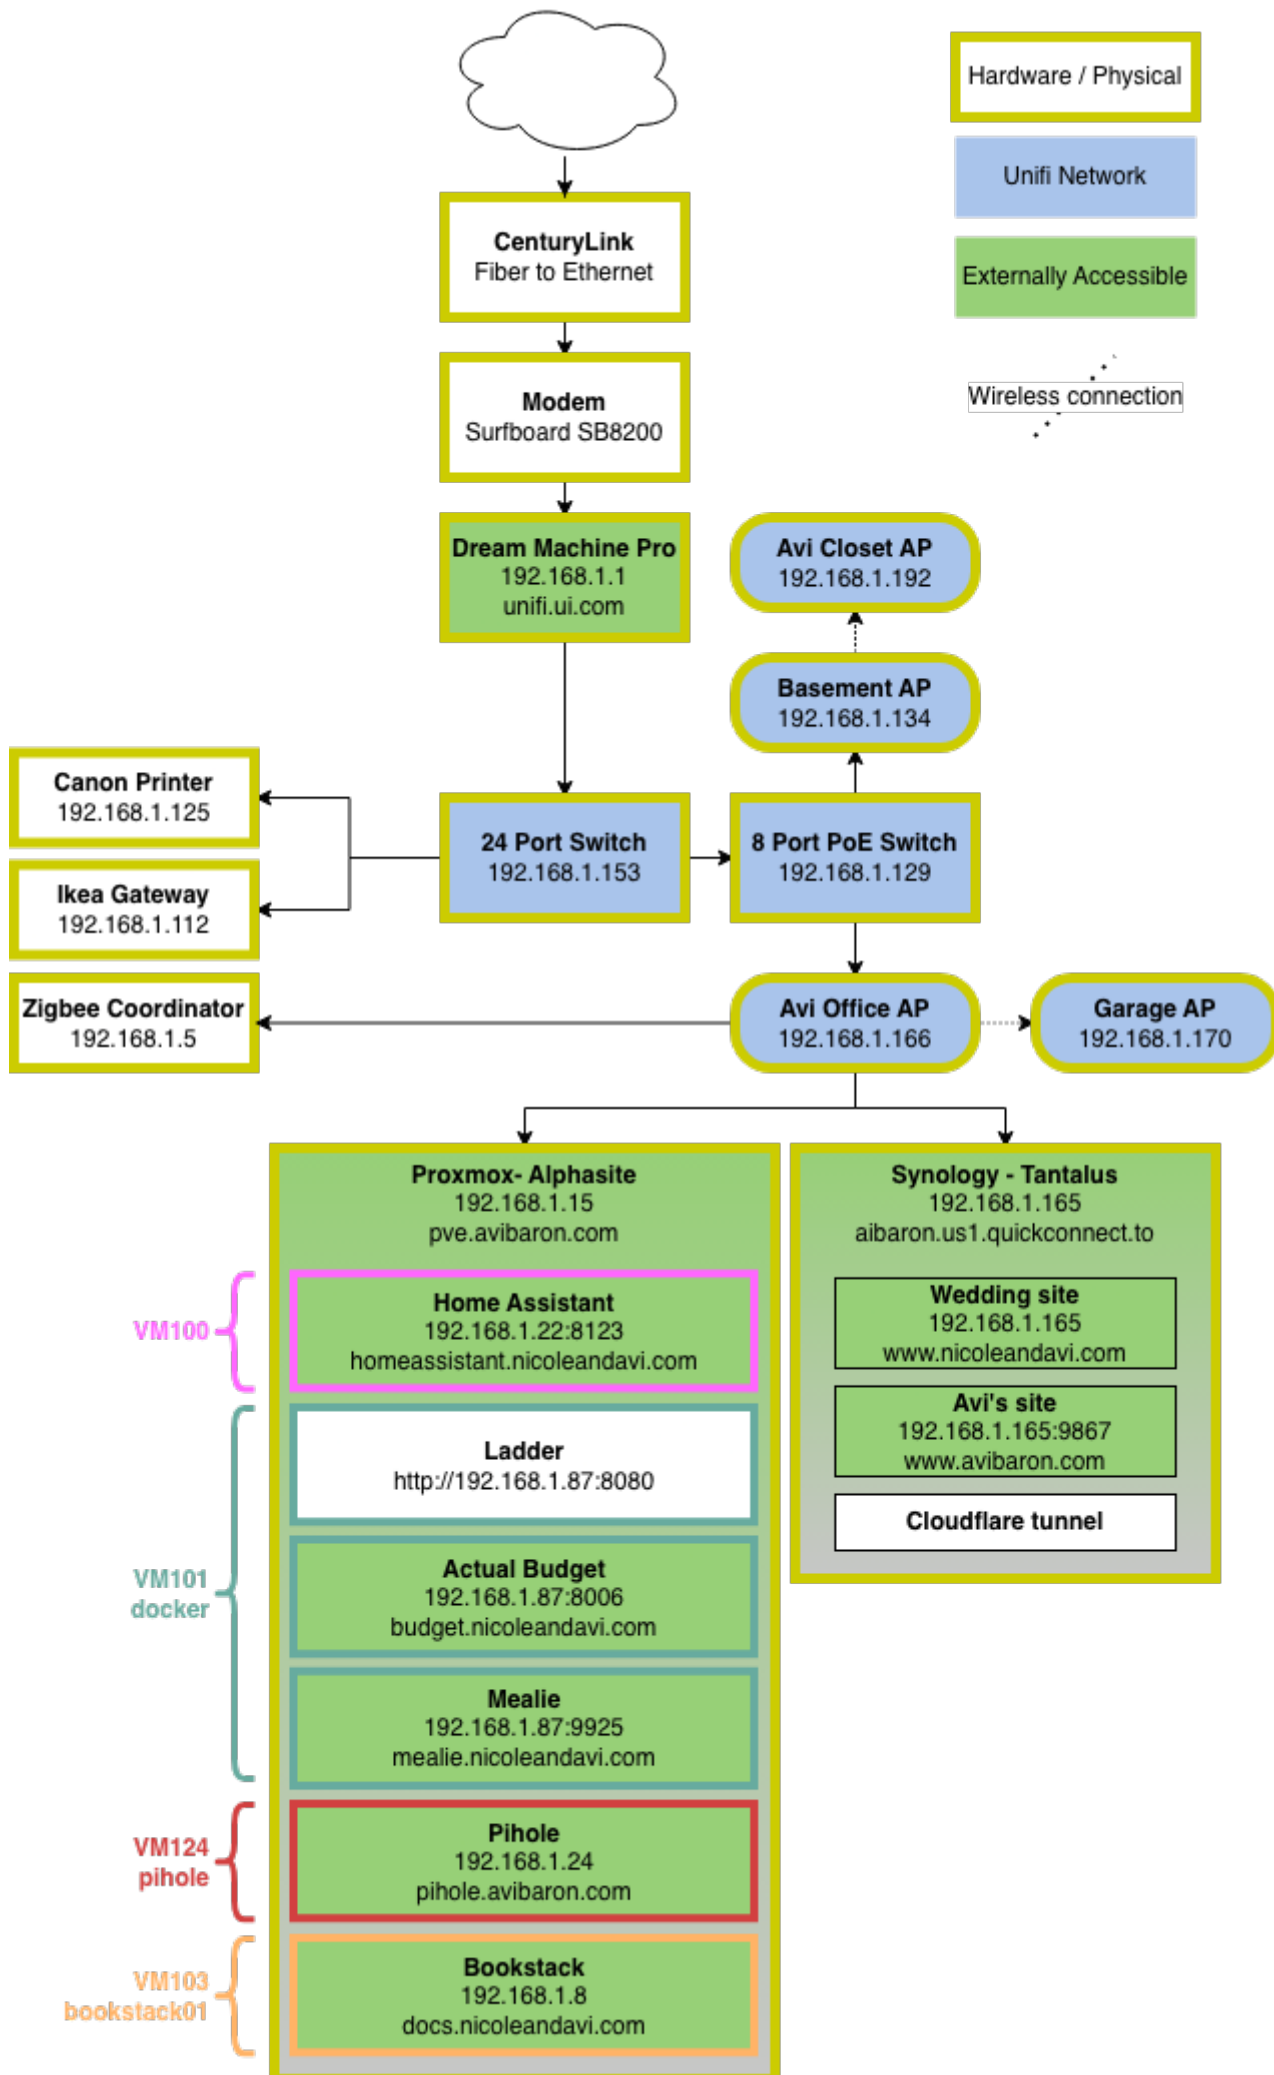

Base Diagram

Revision #7

Created 23 October 2024 12:44:51 by Avi

Updated 7 November 2025 16:12:51 by Avi